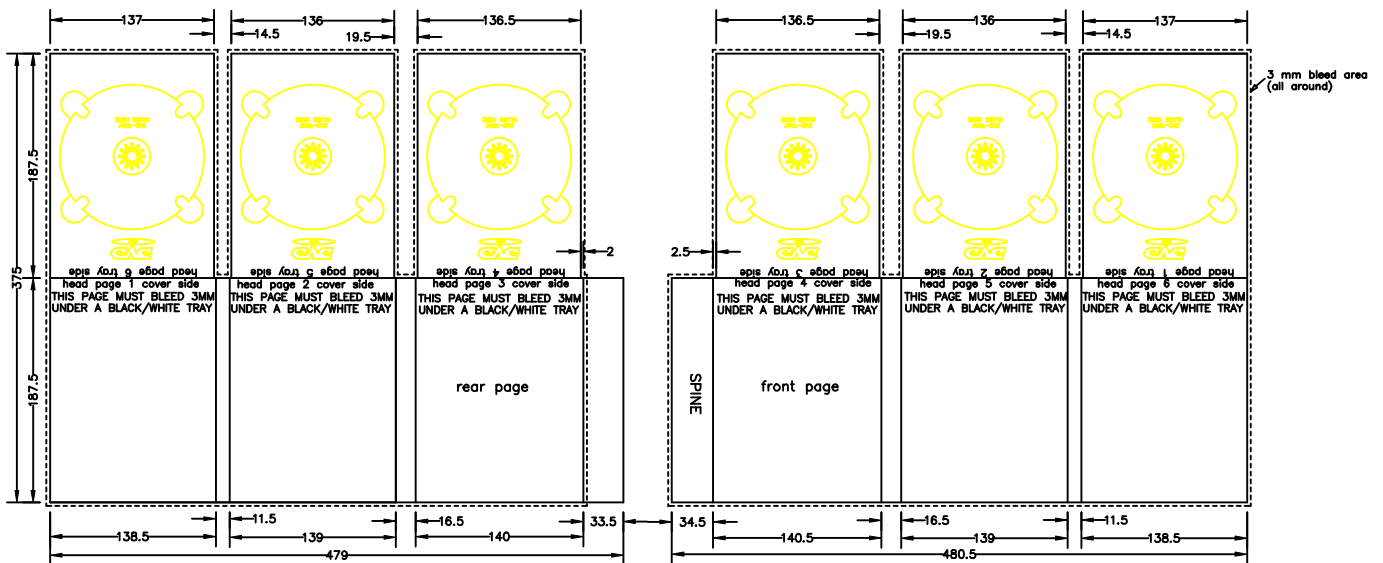

Van de Steeg Packaging Digipak information leaflet

Van de Steeg Packaging
 P.O.Box 110 7500 AC
 Enschede, Holland
 Tel.:(31)-53-4608888
 Fax:(31)-53-4608844

TYPE	TYPE	TYPE	No. OF	BOOK	DIE-CUT	BOOK	POSITION	POSITION	REFERENCE	SCALE +/-	.30%
CODE	CODE	CODE	PAGES	SLEEVE	SLOT	THICKNESS	TRAY 1	TRAY 2	NUMBER	DATE	.17-04-2002
D	V	D	E	X	X	X	6	M	X	ITEM	DIGIPAK DVD
PLEASE MARK FINAL FILM WITH THIS CODE										TYPE	.12 PAGE 6 SLIMTRAY'S
										REMARK	PRINT SIDE UP
										REMARK	.STANDARD