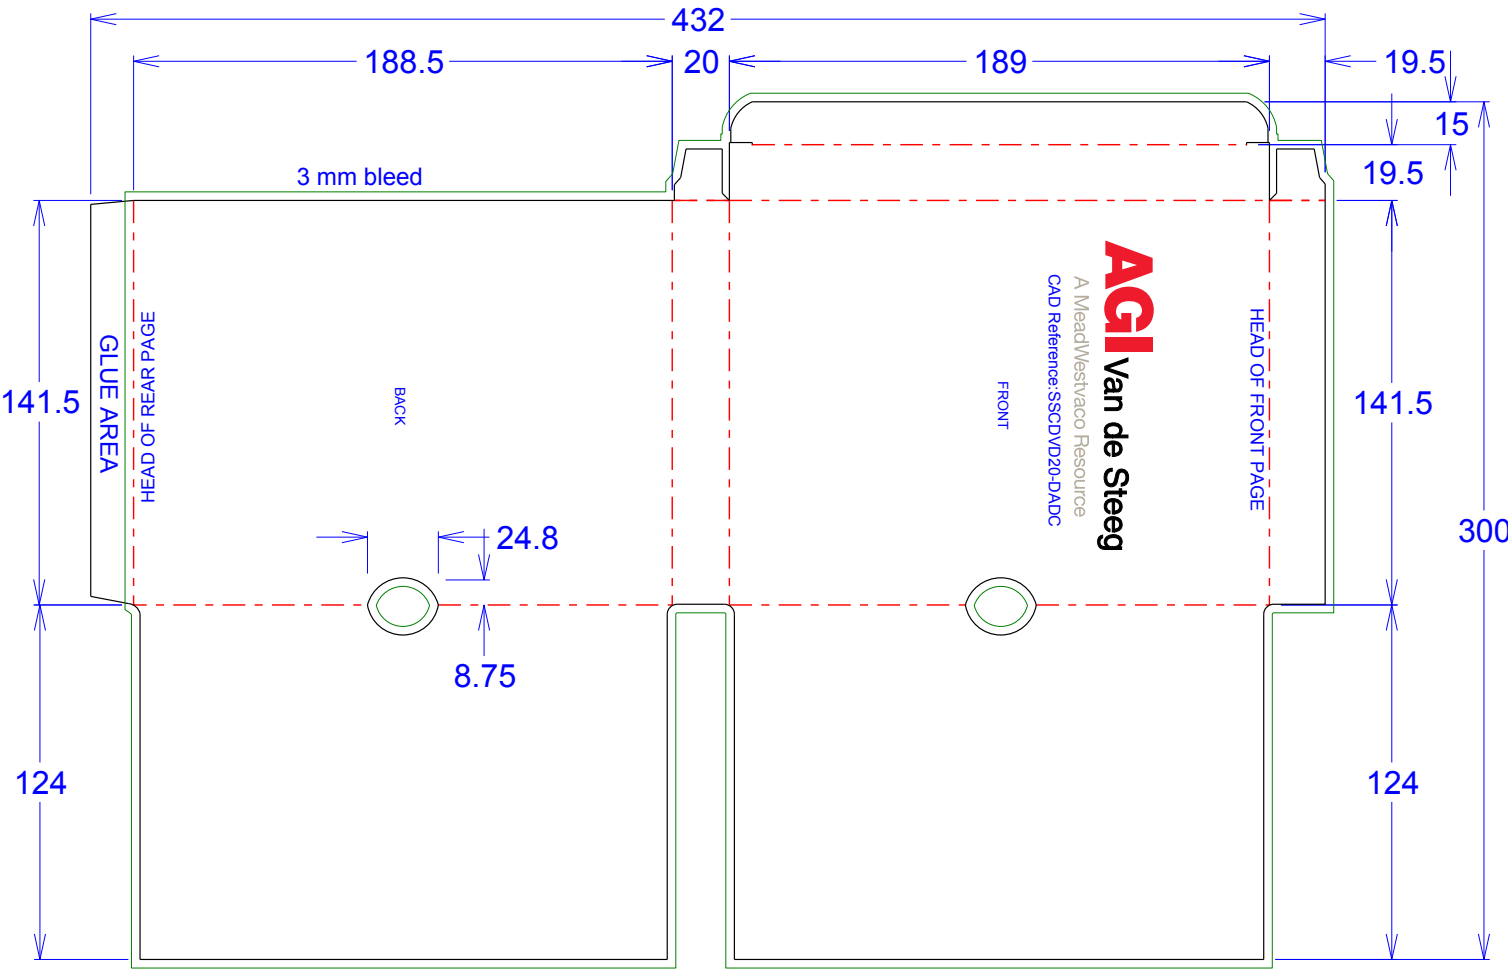

OUTSIDE VIEW

A MeadWestvaco Resource

P.O.BOX 110 7500 AC  
 Enschede Holland  
 Tel. : (31)-53-4608888  
 Fax.: (31)-53-4608844

CAD Reference:

**SSCDVD20-DADC**

DESCRIPTION: **SLIPCASE DVD 20 MM EFF SPINE**

OWNER: **AGI Van de Steeg**  
 DATE: **02/10/06**  
 DESIGNER: **Marinus Bekkink**

BLANK SIZE: **300 x 432mm**  
 MATERIAL: **300 grs GC1**  
 NOTES:

© AGI Van de Steeg BV. European Unregistered Design Right.